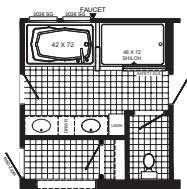

The Carolina B6064ADM

4 beds / 2 baths / 2,280 sq. ft. / 32x76

OPT. CERAMIC SHOWER

OPT. 3RD BATH