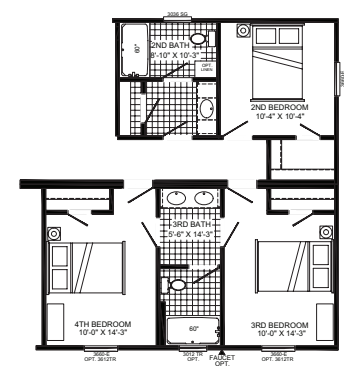

The Carolina B6064ADM

4 beds / 2 baths / 2,280 sq. ft. / 32x76

OPT. CERAMIC SHOWER

OPT. 3RD BATH