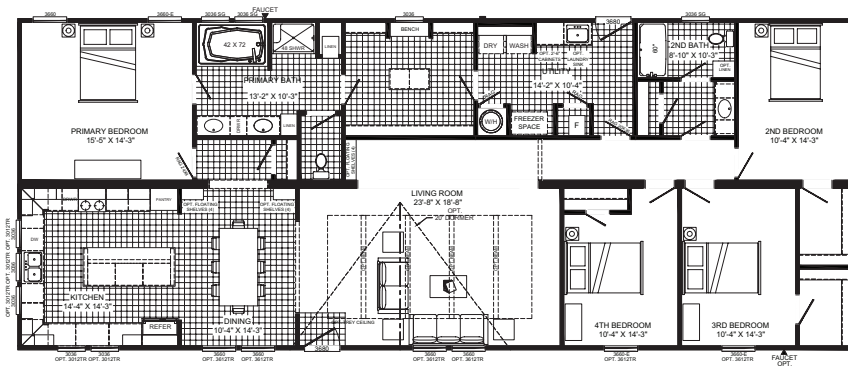

The Carolina B6064ADM

4 beds / 2 baths / 2,280 sq. ft. / 32x76

OPT. CERAMIC SHOWER

OPT. 3RD BATH