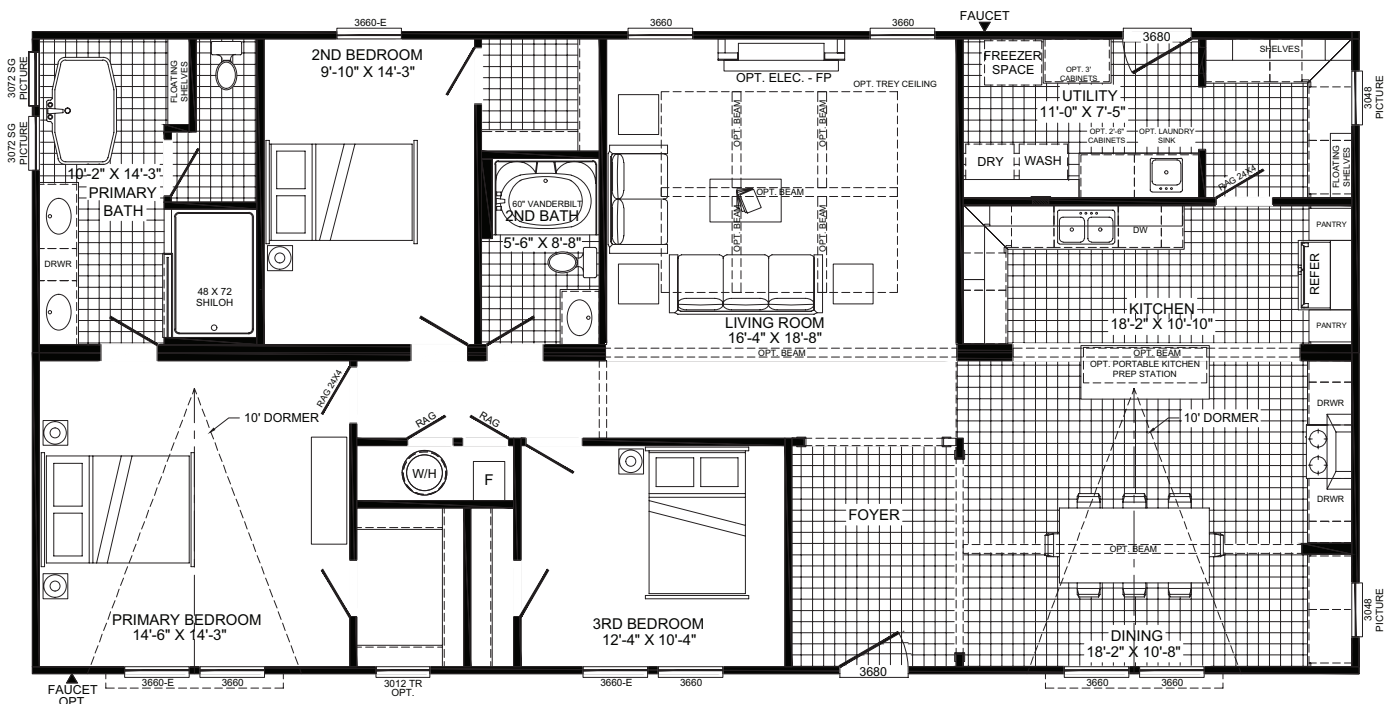

BUCCANEER
HOMES

Anna Fae B6058AFH

3 beds | 2 baths | 1,860 sq. ft. | 32x62

The home series, floor plans, photos, renderings, specifications, features, pricing, materials and availability shown will vary by retailer and state, and are subject to change without notice.