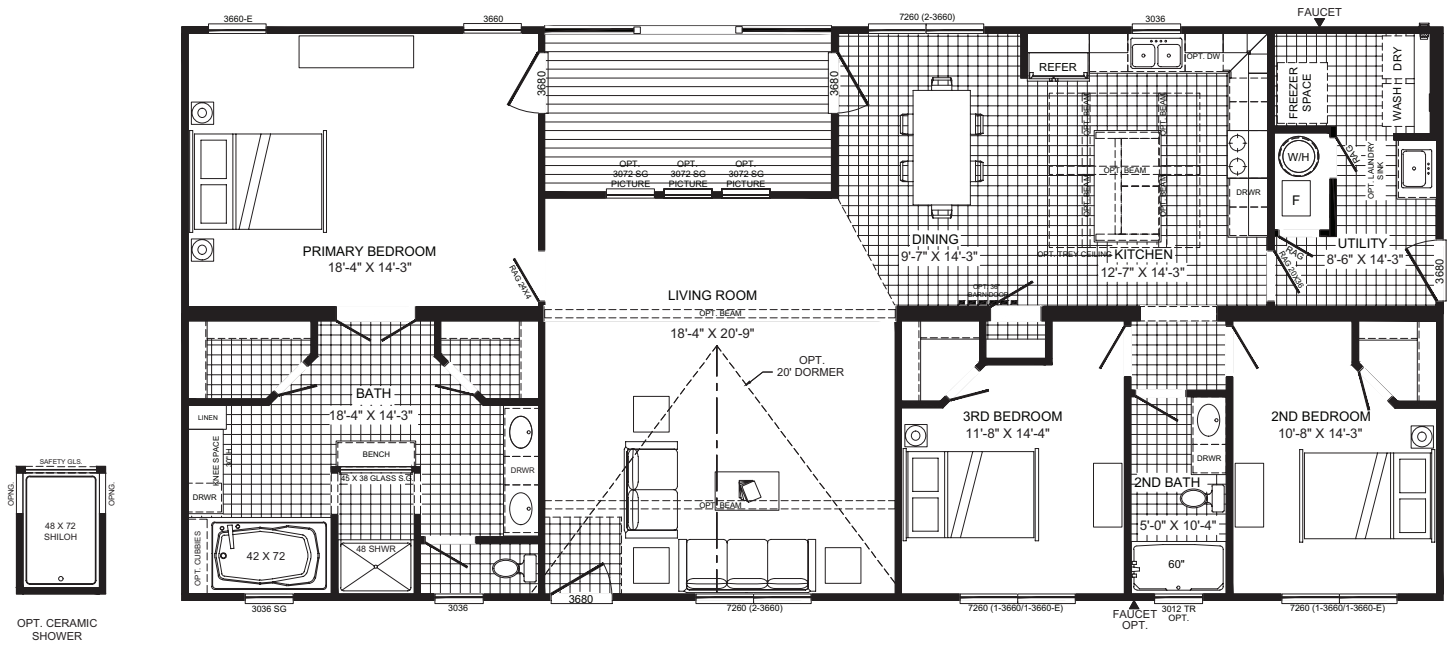

BUCCANEER
HOMES

The Turner 6055ADM

3 beds | 2 baths | 1,844 sq. ft. | 32x70

The home series, floor plans, photos, renderings, specifications, features, pricing, materials and availability shown will vary by retailer and state, and are subject to change without notice.