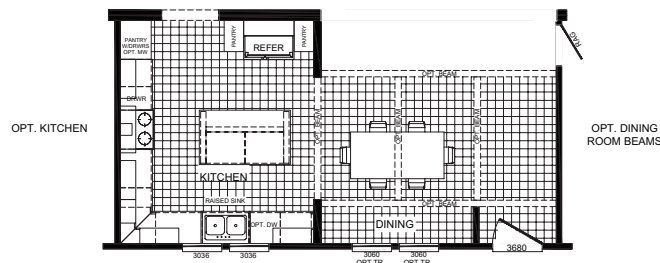

BUCCANEER
HOMES

The Ingram 6053ADM

3 beds | 2 baths | 2,040 sq. ft. | 32x72

The home series, floor plans, photos, renderings, specifications, features, pricing, materials and availability shown will vary by retailer and state, and are subject to change without notice.