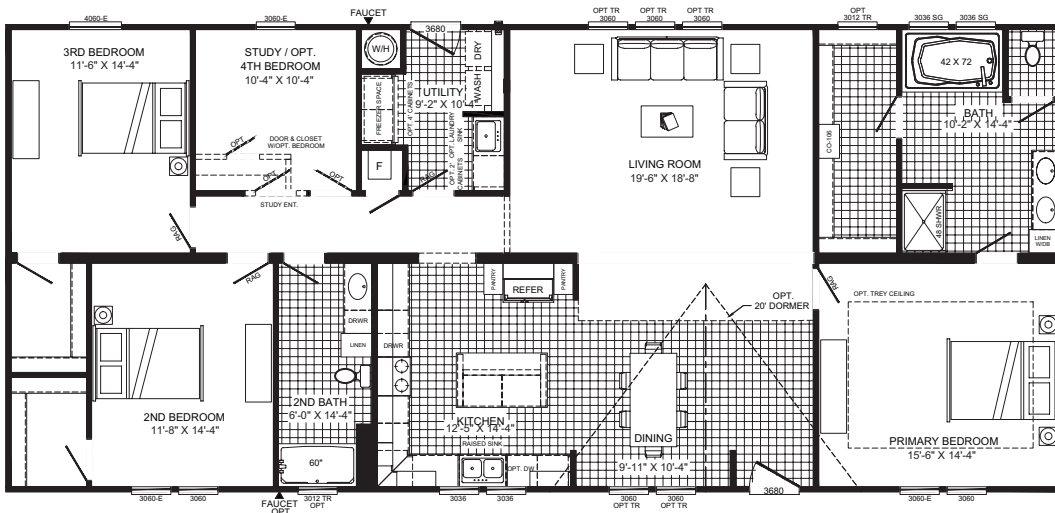

BUCCANEER
HOMES

The Ingram 6053ADM

3 beds | 2 baths | 2,040 sq. ft. | 32x72

The home series, floor plans, photos, renderings, specifications, features, pricing, materials and availability shown will vary by retailer and state, and are subject to change without notice.