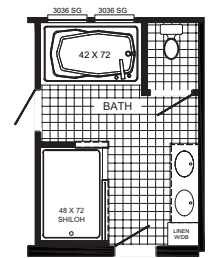

BUCCANEER
HOMES

The Ingram 6053ADM

3 beds | 2 baths | 2,040 sq. ft. | 32x72

The home series, floor plans, photos, renderings, specifications, features, pricing, materials and availability shown will vary by retailer and state, and are subject to change without notice.