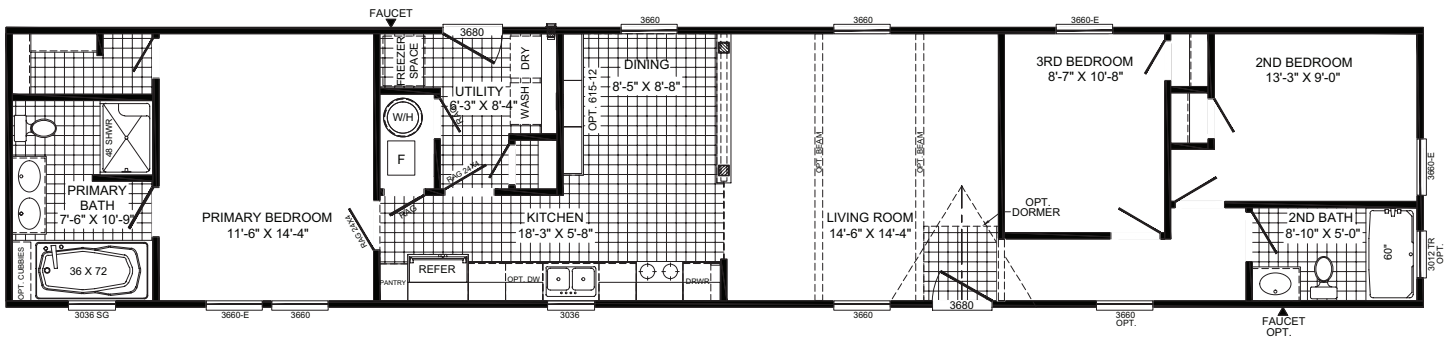

# The Walsh 2001COM

3 beds | 2 baths | 1,140 sq. ft. | 16x76

OPT. WINDOWS THERMAL ZONE 1 ONLY  
3072 SG 3072 SG 3072 SG  
PICTURE PICTURE PICTURE

3660 3660  
OPT. WINDOWS REQ'D W/ PICTURE WINDOWS  
THERMAL ZONE 1 ONLY