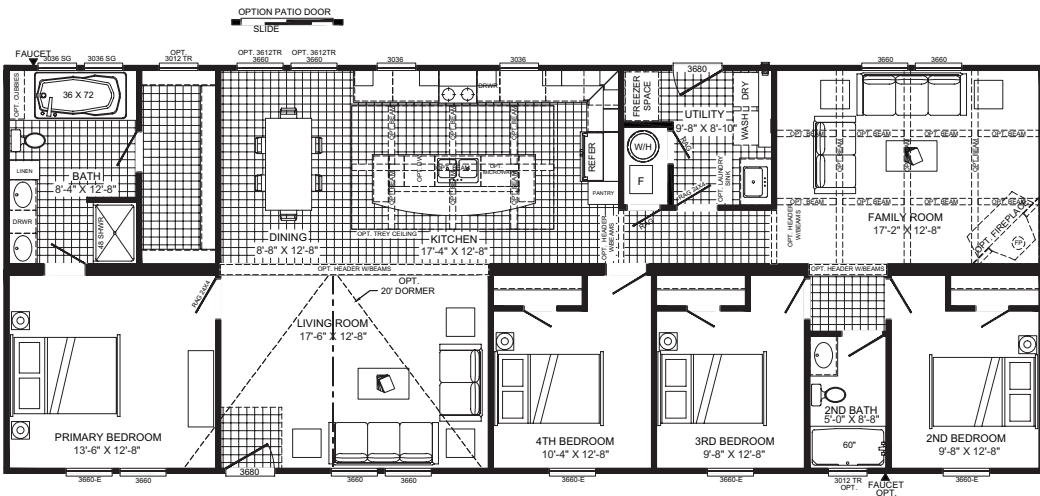

BUCCANEER
HOMES

The Tyra B5049ADM

4 beds | 2 baths | 1,813 sq. ft. | 28x72

The home series, floor plans, photos, renderings, specifications, features, pricing, materials and availability shown will vary by retailer and state, and are subject to change without notice.