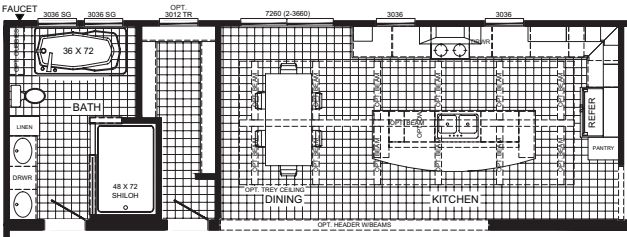

BUCCANEER
HOMES

The Tyra B5049ADM

4 beds | 2 baths | 1,813 sq. ft. | 28x72

The home series, floor plans, photos, renderings, specifications, features, pricing, materials and availability shown will vary by retailer and state, and are subject to change without notice.