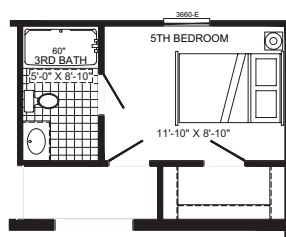

BUCCANEER
HOMES

The Tyra B5049ADM

4 beds | 2 baths | 1,813 sq. ft. | 28x72

The home series, floor plans, photos, renderings, specifications, features, pricing, materials and availability shown will vary by retailer and state, and are subject to change without notice.