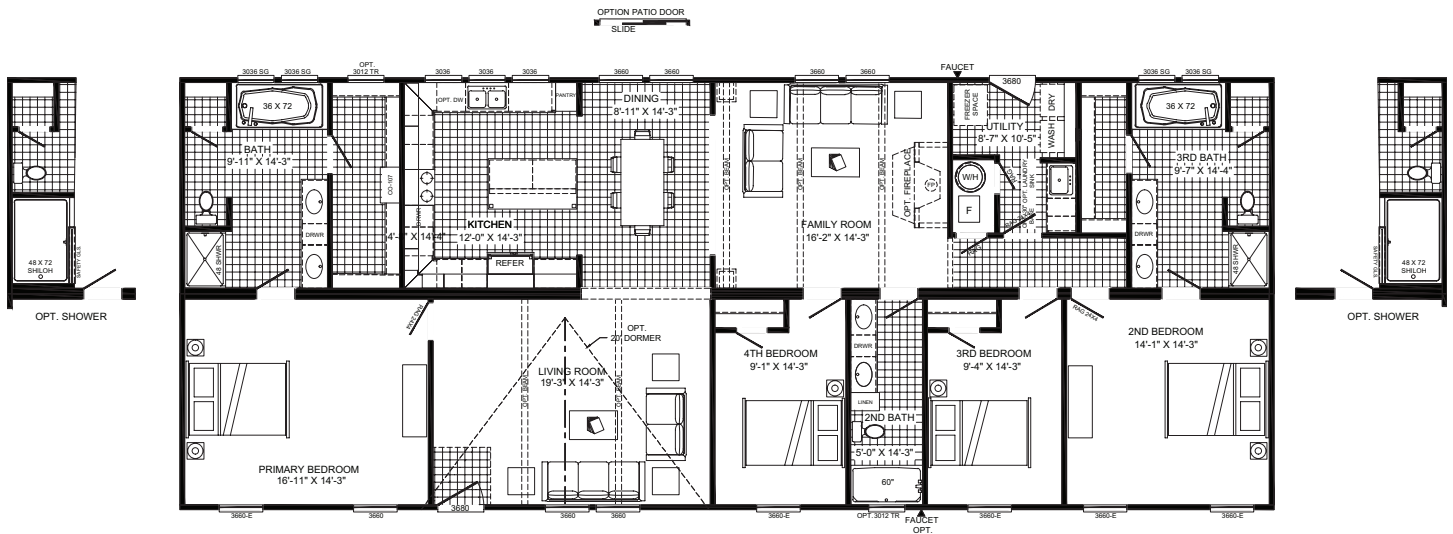

# The Roddy B6046ADM

4 beds | 3 baths | 2,280 sq. ft. | 32x80

The home series, floor plans, photos, renderings, specifications, features, pricing, materials and availability shown will vary by retailer and state, and are subject to change without notice.