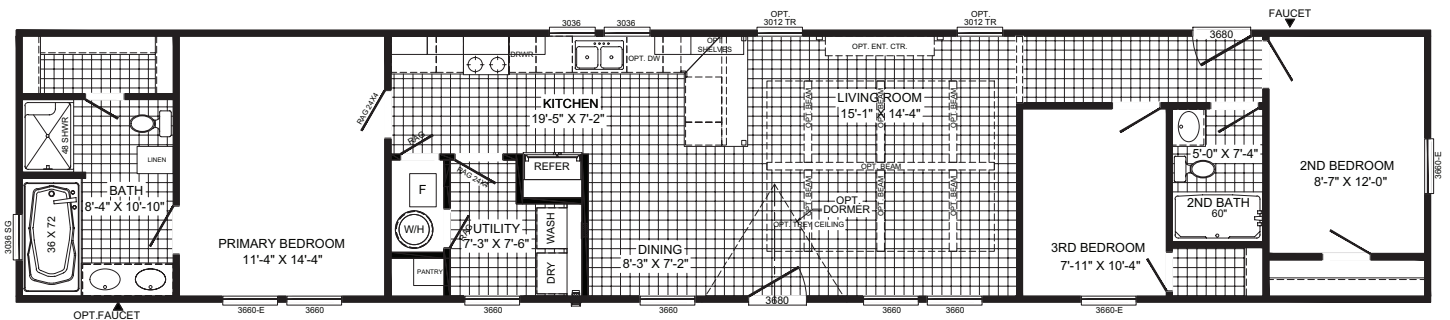

BUCCANEER
HOMES

The Marion B2036ADM

3 beds | 2 baths | 1,170 sq. ft. | 16x82

The home series, floor plans, photos, renderings, specifications, features, pricing, materials and availability shown will vary by retailer and state, and are subject to change without notice.