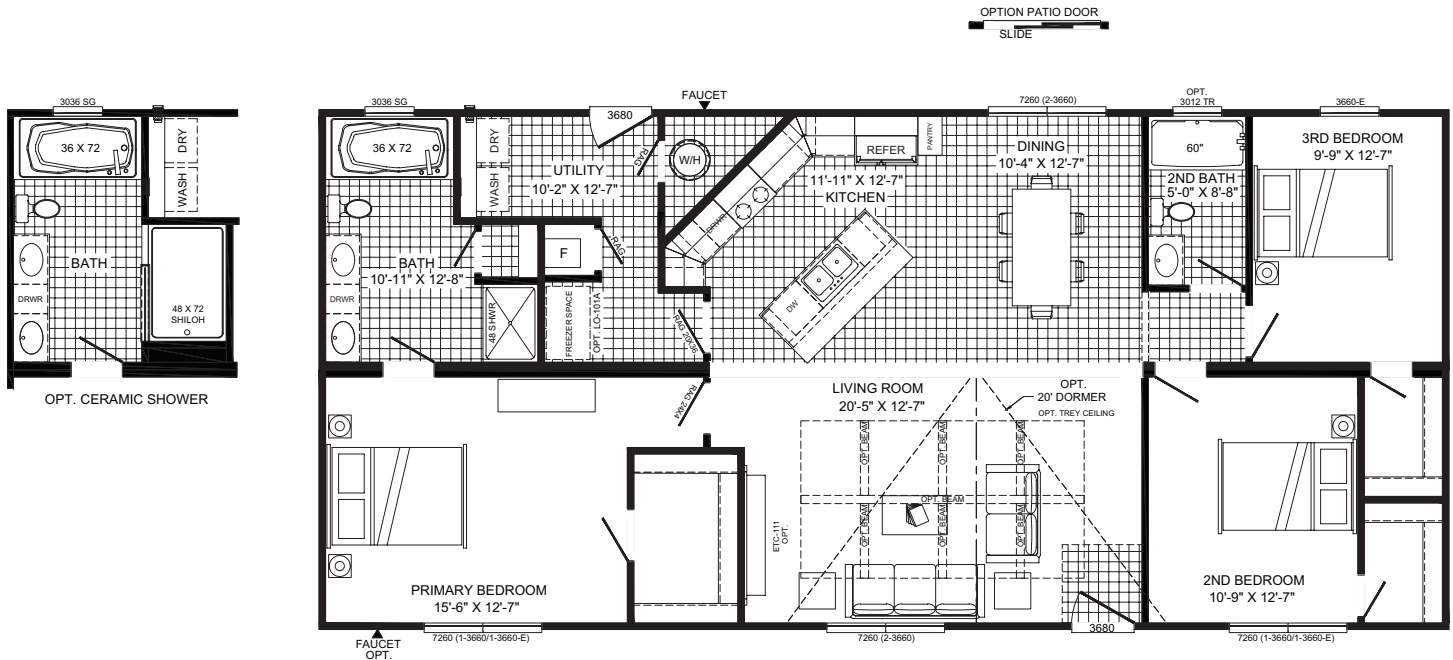

BUCCANEER
HOMES

The Kimmel B5056ADM

3 beds | 2 baths | 1,546 sq. ft. | 28x62

The home series, floor plans, photos, renderings, specifications, features, pricing, materials and availability shown will vary by retailer and state, and are subject to change without notice.