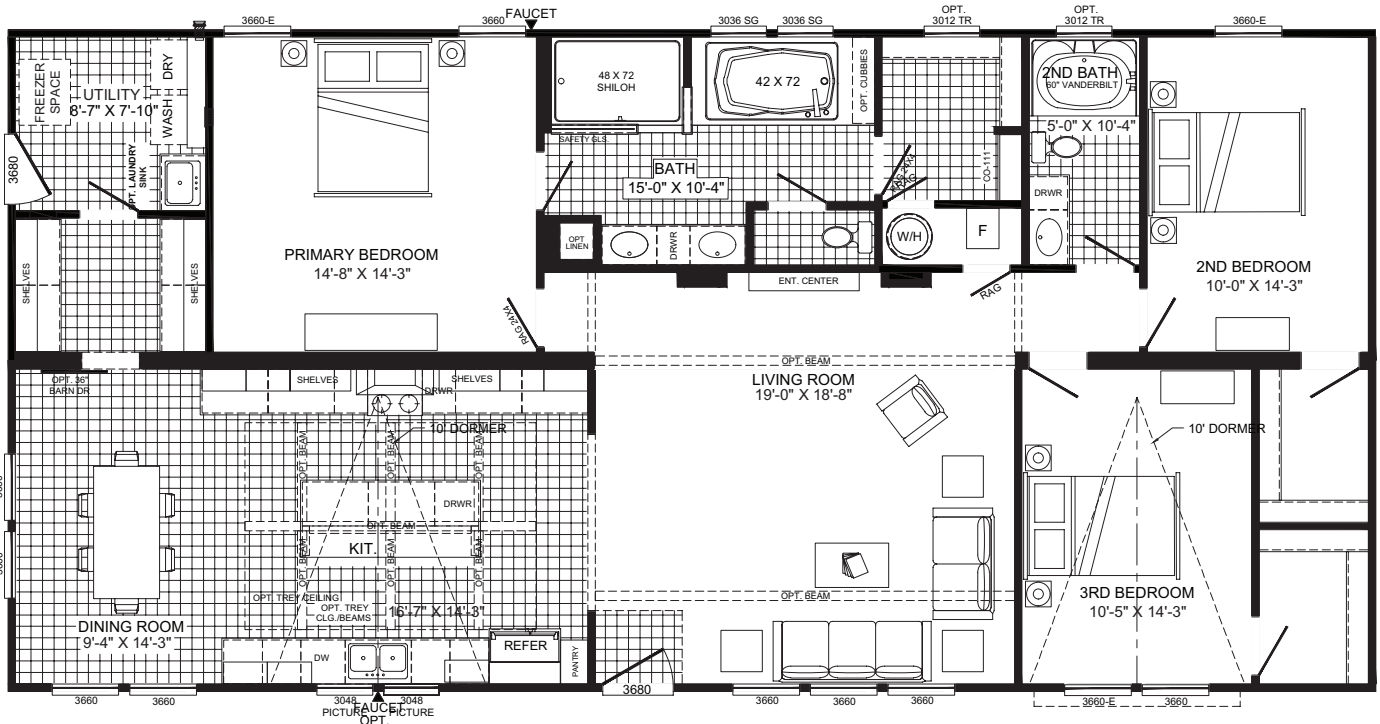

# The Liza Jane 6043AFH

3 beds / 2 baths / 1,860 sq. ft. / 32x66

AMERICAN  
**FARM HOUSE**  
SERIES

The home series, floor plans, photos, renderings, specifications, features, pricing, materials and availability shown will vary by retailer and state, and are subject to change without notice.