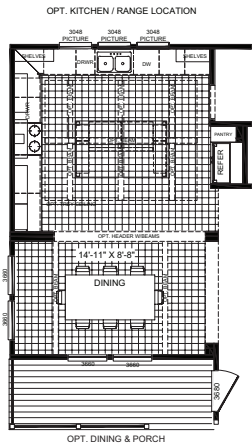

BUCCANEER
HOMES

The Lulabelle

4 beds | 2.5 baths | 2,132 sq. ft. | 32x80(76)

AMERICAN
FARM HOUSE
SERIES

The home series, floor plans, photos, renderings, specifications, features, pricing, materials and availability shown will vary by retailer and state, and are subject to change without notice.