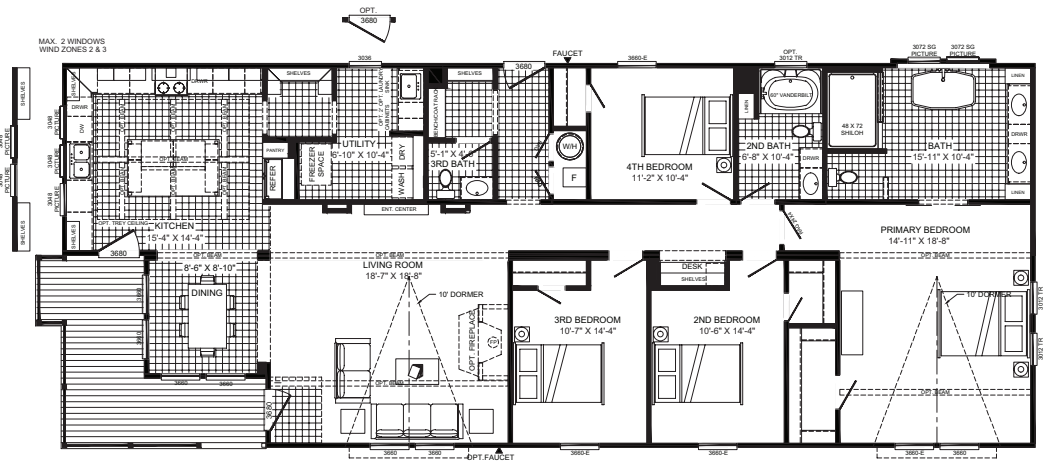

BUCCANEER
HOMES

The Lulabelle

4 beds | 2.5 baths | 2,132 sq. ft. | 32x80(76)

AMERICAN
FARM HOUSE
SERIES

The home series, floor plans, photos, renderings, specifications, features, pricing, materials and availability shown will vary by retailer and state, and are subject to change without notice.