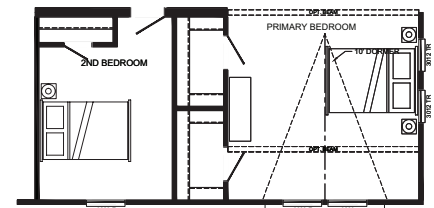

BUCCANEER
HOMES

The Lulabelle

4 beds | 2.5 baths | 2,132 sq. ft. | 32x80(76)

AMERICAN
FARM HOUSE
SERIES

The home series, floor plans, photos, renderings, specifications, features, pricing, materials and availability shown will vary by retailer and state, and are subject to change without notice.