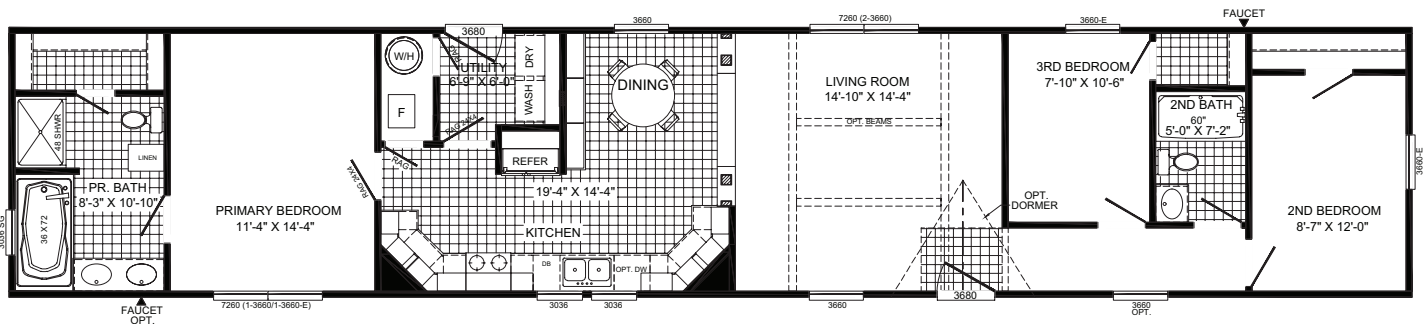

BUCCANEER
HOMES

The Bexar 2029ADM

3 beds | 2 baths | 1,170 sq. ft. | 16x78

OPTION PATIO DOOR
SLIDE

The home series, floor plans, photos, renderings, specifications, features, pricing, materials and availability shown will vary by retailer and state, and are subject to change without notice.