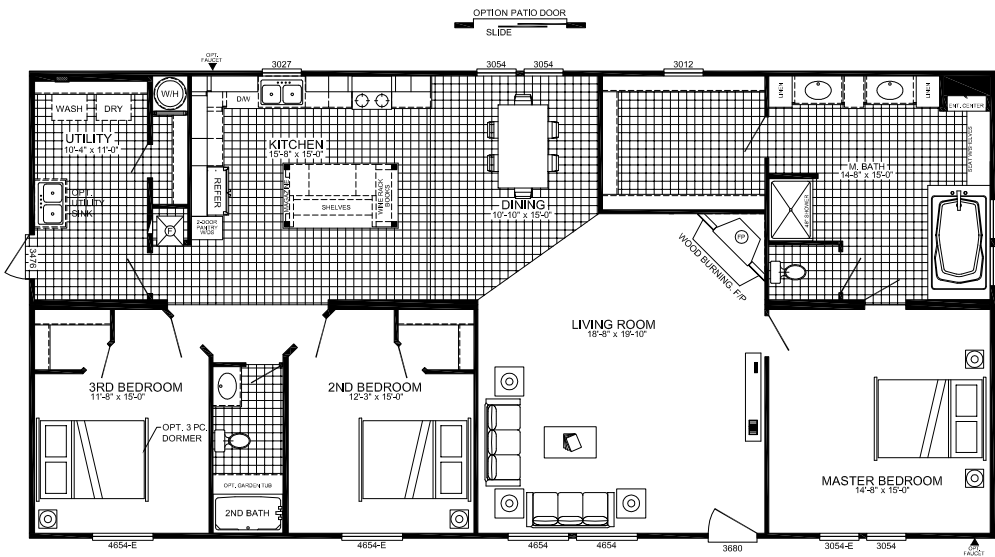

BUCCANEER
HOMES

The Graff 6698AS

1,860 Sq Ft | 3 Beds | 2 Baths | 32x66

The home series and floor plans indicated will vary by retailer and state. Your local Home Center can quote you on specific prices and terms of purchase for specific homes. Buccaneer Homes invests in continuous product and process improvement. All home series, floor plans, specifications, dimension, features, materials, availability, and starting prices shown on this website are artist's renderings or estimates, and are subject to change without notice. Dimensions are nominal and length and width measurements are from exterior wall to exterior wall.