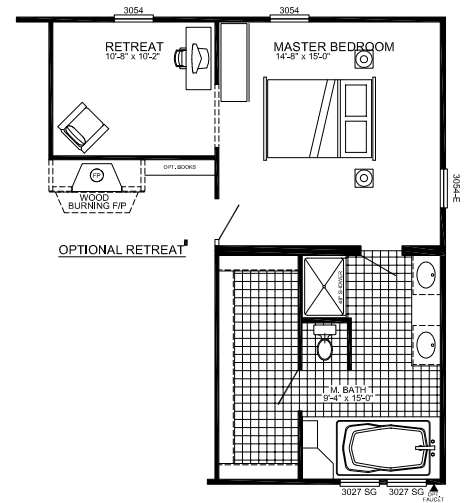

BUCCANEER
HOMES

The Graff 6698AS

1,860 Sq Ft | 3 Beds | 2 Baths | 32x66

The home series and floor plans indicated will vary by retailer and state. Your local Home Center can quote you on specific prices and terms of purchase for specific homes. Buccaneer Homes invests in continuous product and process improvement. All home series, floor plans, specifications, dimension, features, materials, availability, and starting prices shown on this website are artist's renderings or estimates, and are subject to change without notice. Dimensions are nominal and length and width measurements are from exterior wall to exterior wall.