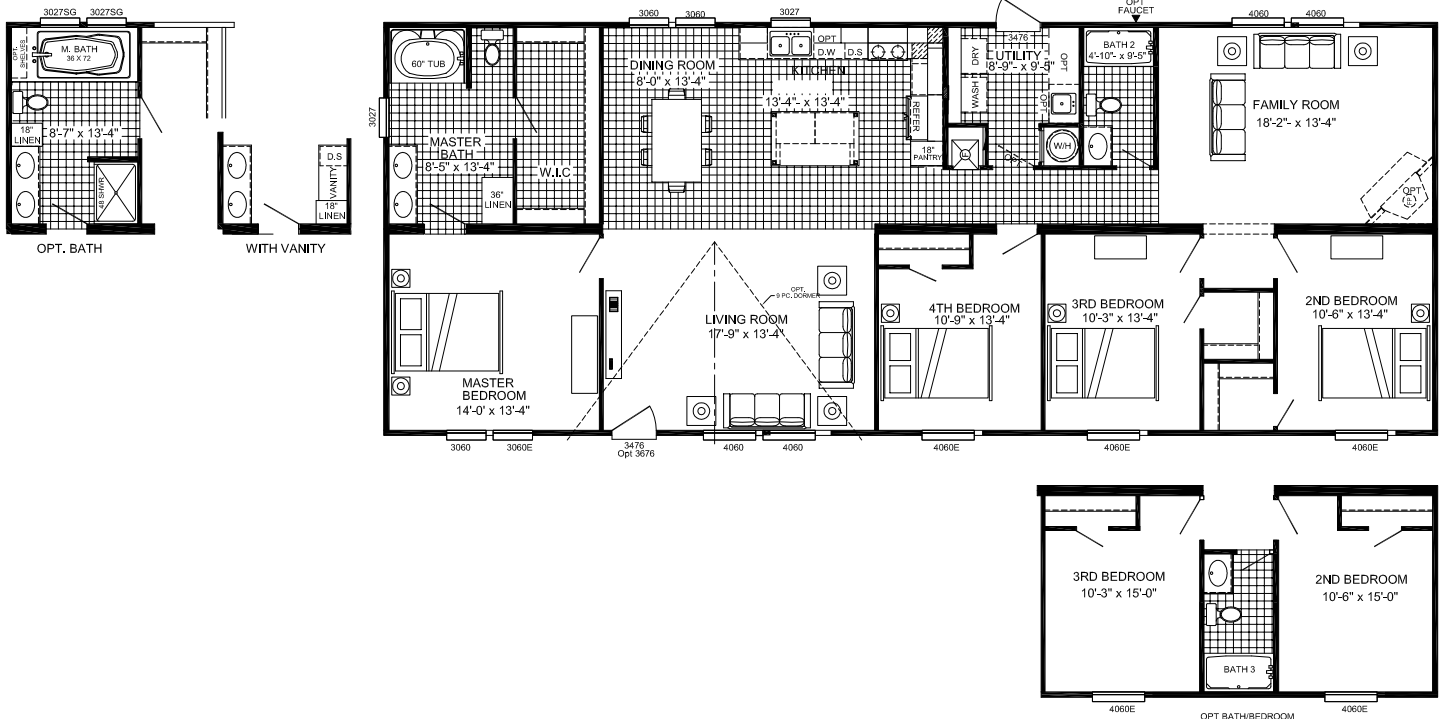

# The Starling B5016COM

1,814 Sq Ft | 4 Beds | 2 Baths | 28x68

The home series and floor plans indicated will vary by retailer and state. Your local Home Center can quote you on specific prices and terms of purchase for specific homes. Buccaneer Homes invests in continuous product and process improvement. All home series, floor plans, specifications, dimension, features, materials, availability, and starting prices shown on this website are artist's renderings or estimates, and are subject to change without notice. Dimensions are nominal and length and width measurements are from exterior wall to exterior wall.